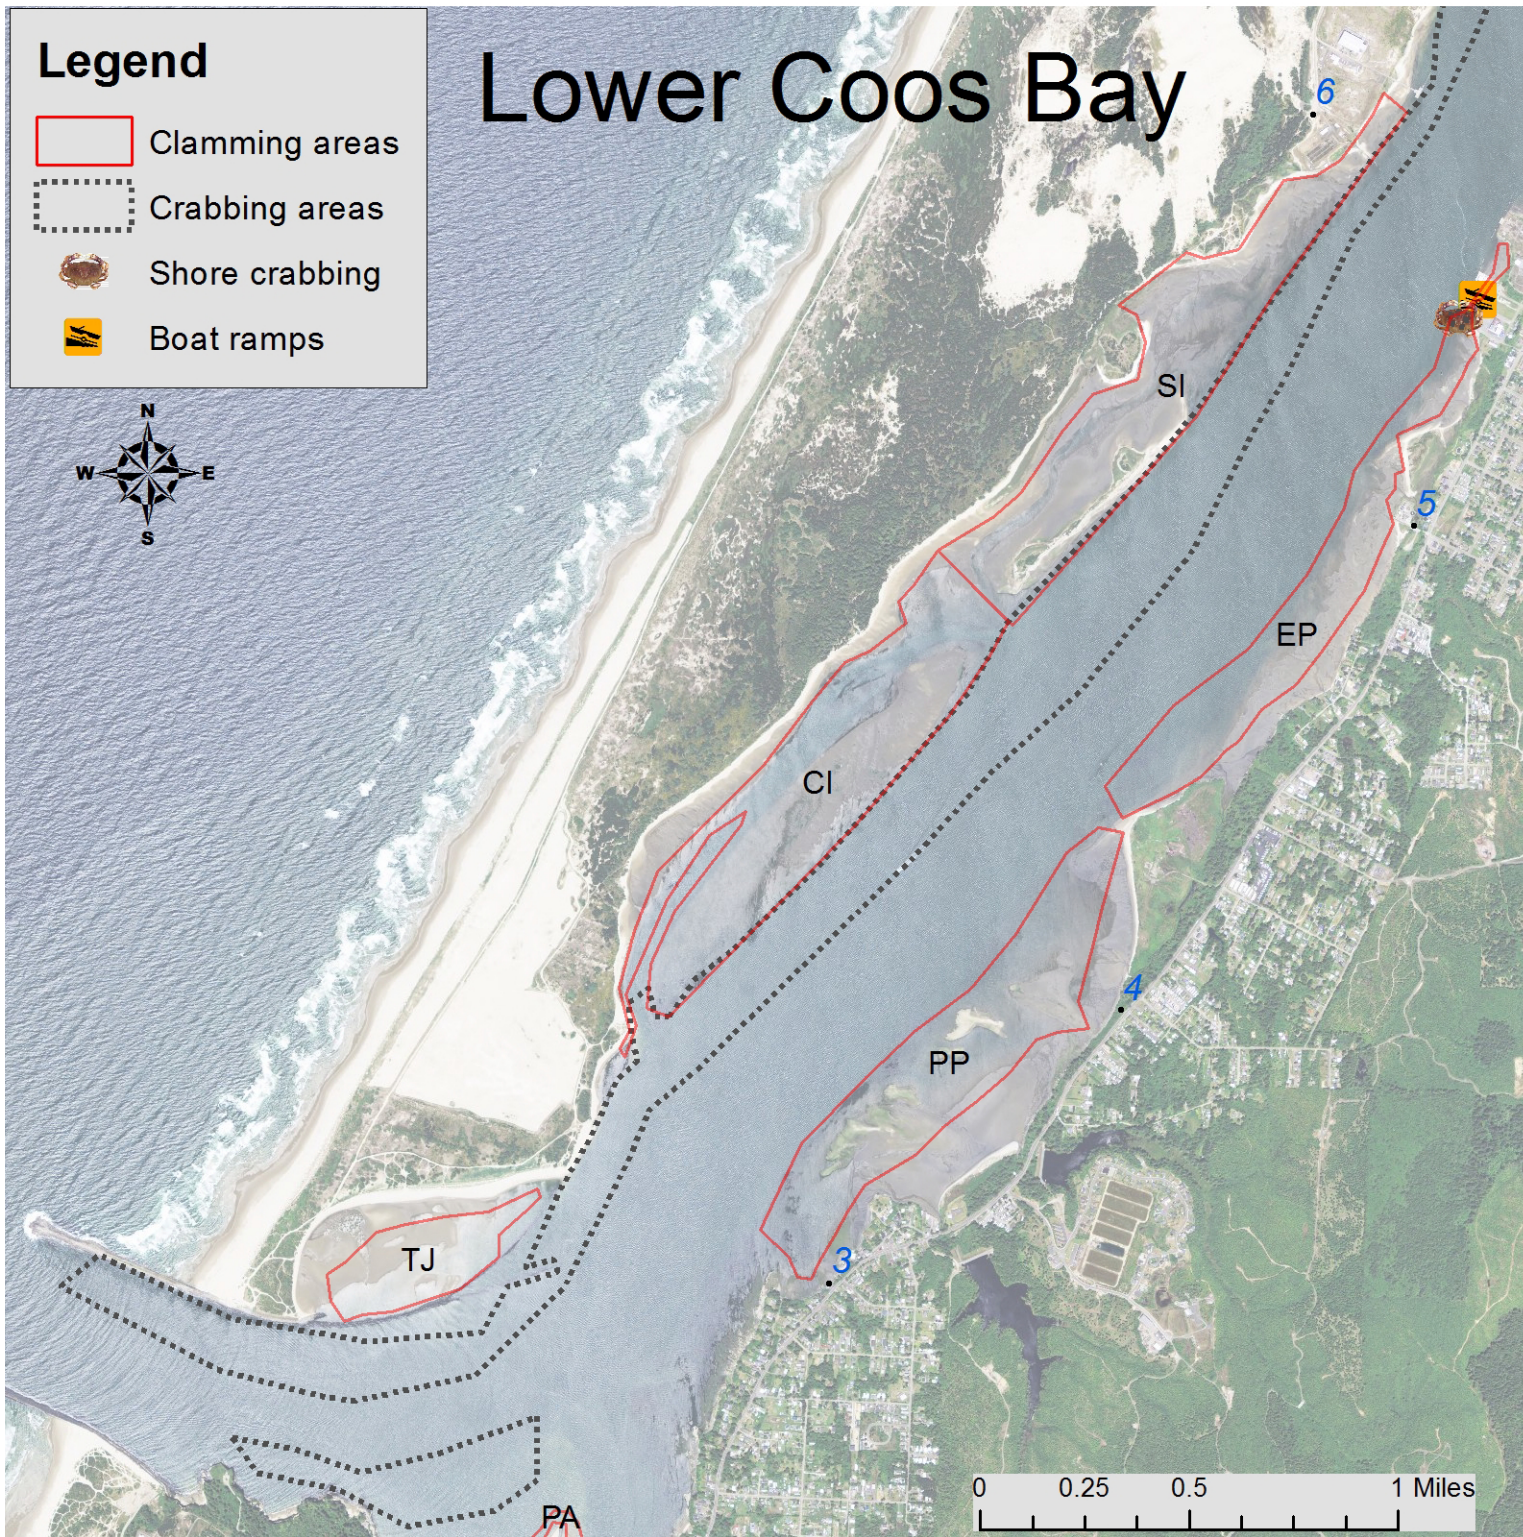

Legend

-  Clamming areas
-  Crabbing areas
-  Shore crabbing
-  Boat ramps

Lower Coos Bay

Map & Information provided courtesy of the
Oregon Department of Fish & Wildlife
www.myodfw.com